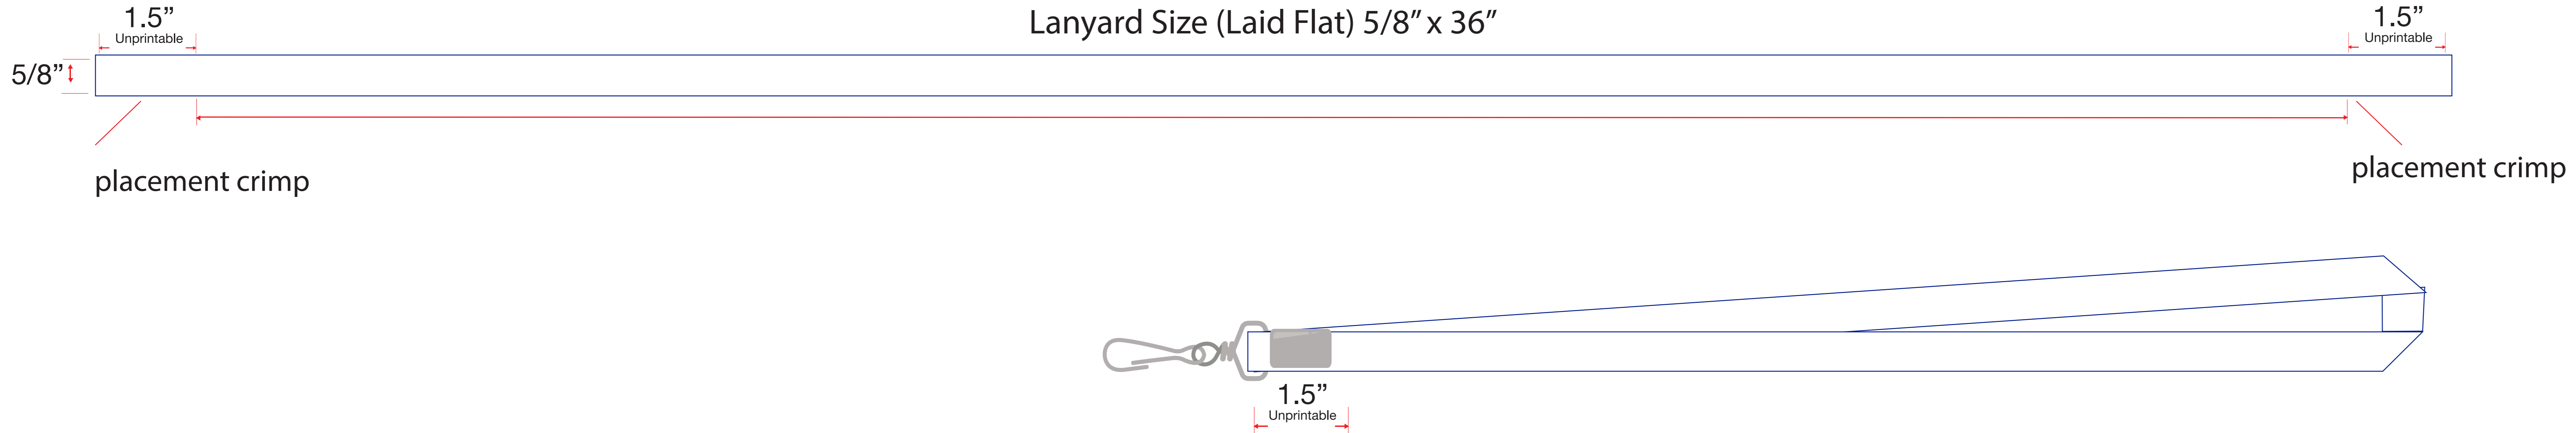

size 100%

### Imprint Limitations

- Step and repeat is possible on 32" of lanyard, when design elements are 9" or less
- For art 9" or more. Repeat is restricted to once on both sides